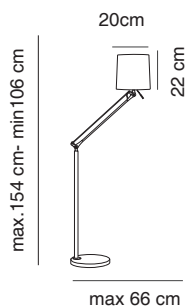

Work

Estructura aluminio anodizado plata
Structure aluminium silver anodized

Pantalla textil almaden plata
Shade silver almaden textile

Lámpara no incluida
Lamp not included

4245/019 plata **silver**

E27 máx 20W / LED

CE